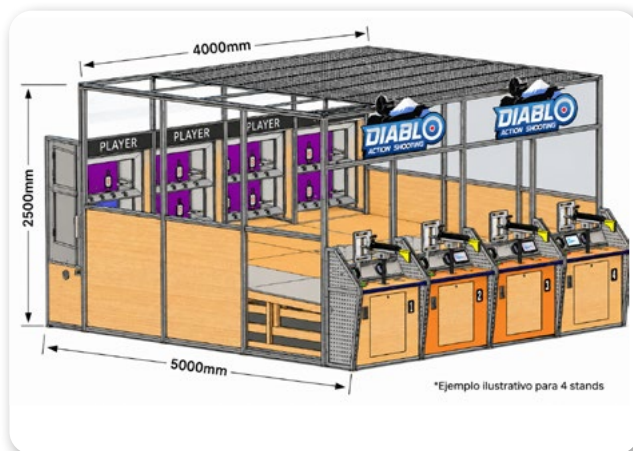

**Single-Player Cabinets:** Designed for individual gameplay, with the option to connect up to 6 cabinets through the multiplayer linking system for competitive group play.